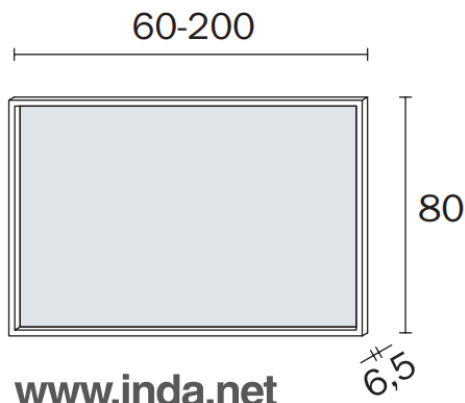

PIRANO

Mirror with painted aluminium frame. 4-mm glass thickness. With frontal light, integrated to the frame.

Dimension: 90cm x 80cm

1700 Lumens

42 Watt

4000K Natural Light

Manufactured in Italy

5 Year Replacement Warranty on Glass